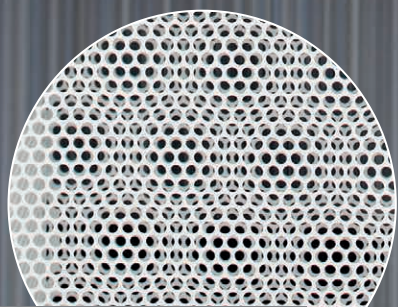

Ferrum Perforated Planters

Texture Detail

White

		dimensions				volume capacity		planter ref.#
		soil		water				
A	Ferrum 15" Perforated Square Planter	15.0 in 38,1 cm	15.0 in 38,1 cm	13.8 in 35,1 cm	11.2 x 11.2 in 28,4 x 28,4 cm	6.34 gal 24,0 l	1.06 gal 4,01 l	AZ7015XX
B	Ferrum 15" Perforated Tall Square Planter	15.0 38,1	15.0 38,1	35.4 89,9	11.2 x 11.2 28,4 x 28,4	6.34 24,0	1.06 4,01	AZ7115XX

Custom
Color Choice
PANTONE

IN-STOCK QUICK SHIP COLORS

TREATED STAINLESS STEEL - Great for outdoor use, these planters have been treated to withstand weathering.

Textured White Ref: 01

Lead Ref: 92

Corten Steel Ref: 33