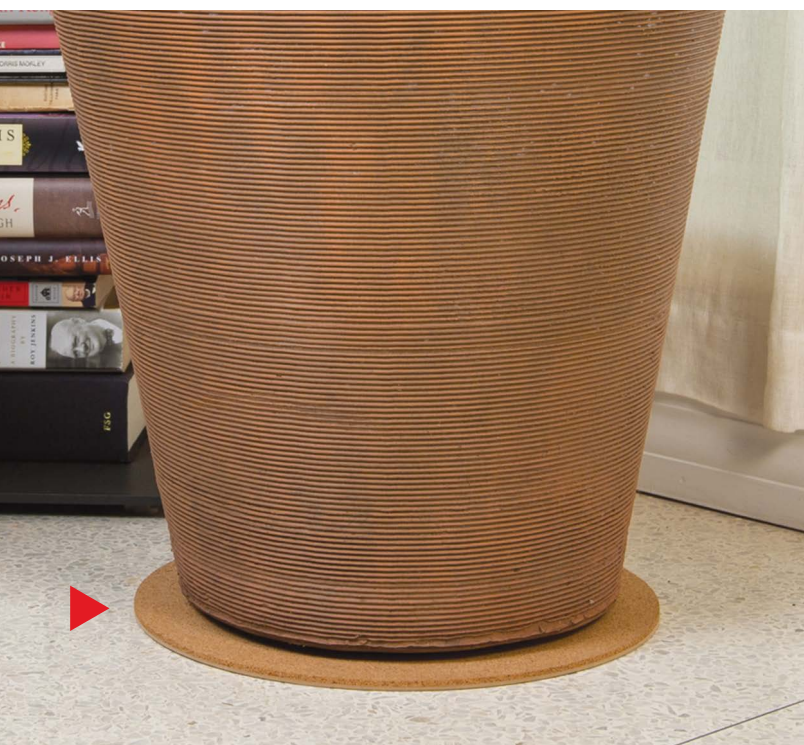

Cork Mats

		dimensions		product ref.#
				
A	6" Cork Mat (Case of 25)	6.00	15,2	BC060S00C
B	8" Cork Mat (Case of 25)	8.00	20,3	BC080S00C
C	10" Cork Mat (Case of 25)	10.00	25,4	BC100S00C
D	12" Cork Mat (Case of 25)	12.00	30,5	BC120S00C
E	14" Cork Mat (Case of 25)	14.00	35,6	BC140S00C

Minimum order for free display - Display for Cork Mats

product ref. #	description	qty
BC060S00C	6" Cork Mat (Case of 25)	1
BC080S00C	8" Cork Mat (Case of 25)	1
BC100S00C	10" Cork Mat (Case of 25)	1
BC120S00C	12" Cork Mat (Case of 25)	1
BC140S00C	14" Cork Mat (Case of 25)	1
BCDISP1	Cork Mat Display	1
BC880S00G	Assortment	1

Cork mat sizes are easily identified with placards.

All product is elevated off the floor to keep dust free in a high traffic environment.

Our in store displays are designed to show at eye level unlike traditional saucer displays that are short.