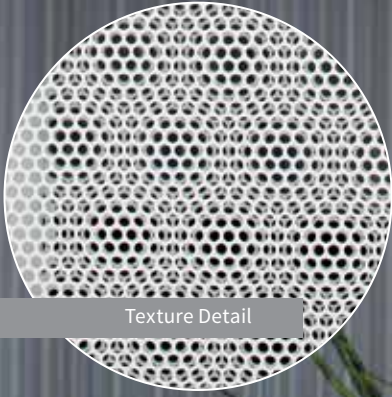

Ferrum Perforated Planters

NEW

Texture Detail

White

		dimensions			weight lbs	product ref.#
						
A	Ferrum 15" Perforated Square Planter	15.0"	15.0"	13.8"	20.9	AZ7015XX
B	Ferrum 15" Perforated Tall Square Planter	15.0"	15.0"	35.4"	33.1	AZ7115XX

Custom Color Choice
PANTONE

QUICK SHIP COLORS - IN-STOCK: Ships in 48 Hours.

PAINTED STAINLESS STEEL

White Ref: 01

TREATED STAINLESS STEEL - Great for outdoor use, these planters have been treated to withstand weathering.